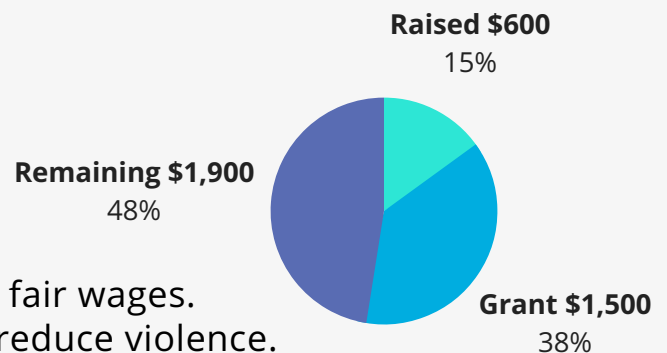

# ART AGAINST VIOLENCE

DEAR NEIGHBOR,

Of Nashville's 35 council districts the three most violent are 19, 21 and 2--all in North Nashville. Each had more than 1000 incidents of violence, in a five year period, involving youth under the age of 25. Not only that, but 37208 has the highest rate of incarceration for people in their 30's...IN THE ENTIRE COUNTRY.

The purpose of the art installation is:

- Neighborhood Beautification
- Reclaiming Neighborhood Identity
- Youth Engagement and Legal Employment

\$1,900 is what we need to pay MapleBuilt youth fair wages. Youth employment and mentoring is proven to reduce violence.